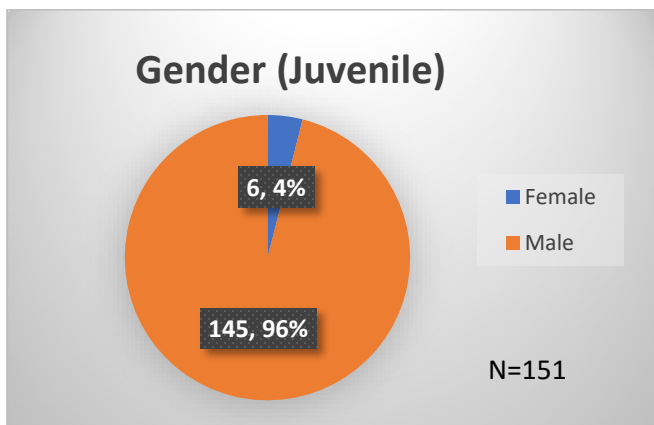

### Wednesday Morning Midnight Count

Total # of probation Involved youth<sup>1</sup>: 1,327

<sup>1</sup> Probation Active: Any youth who is pending sentencing with an active social history, has been formally placed on probation or supervision with Cook County Juvenile Probation on the date of the report.