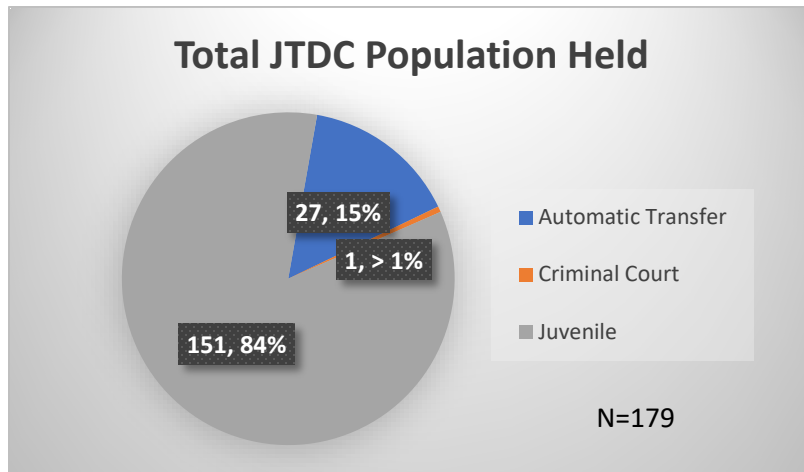

## Demographics for JTDC Population

### Wednesday Morning Midnight Count

Total # of probation Involved youth<sup>1</sup>: 1,327

<sup>1</sup> Probation Active: Any youth who is pending sentencing with an active social history, has been formally placed on probation or supervision with Cook County Juvenile Probation on the date of the report.