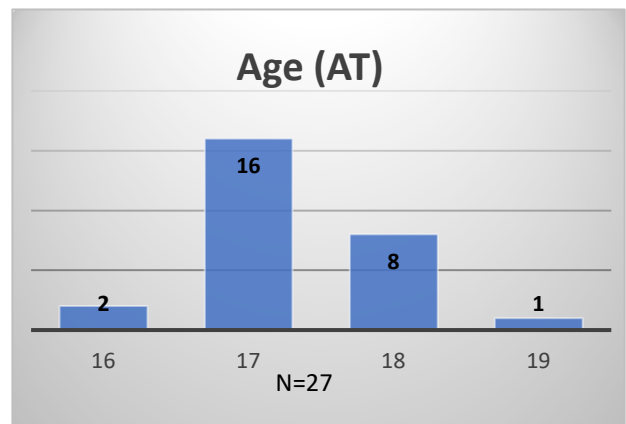

## Demographics for JTDC Population

### Wednesday Morning Midnight Count

Total # of probation Involved youth<sup>1</sup>: 1,327

<sup>1</sup> Probation Active: Any youth who is pending sentencing with an active social history, has been formally placed on probation or supervision with Cook County Juvenile Probation on the date of the report.