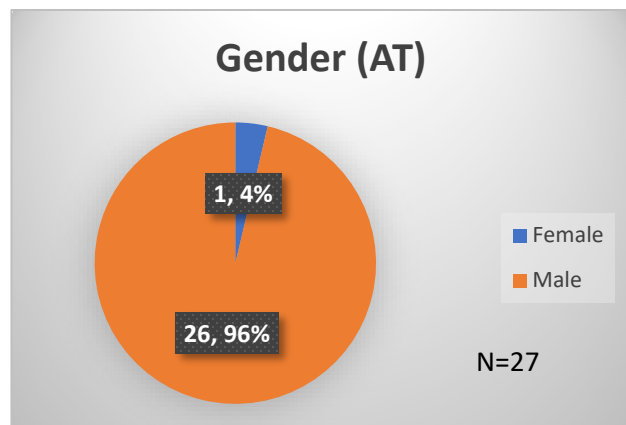

## Demographics for JTDC Population

### Wednesday Morning Midnight Count

Total # of probation Involved youth<sup>1</sup>: 1,327

<sup>1</sup> Probation Active: Any youth who is pending sentencing with an active social history, has been formally placed on probation or supervision with Cook County Juvenile Probation on the date of the report.