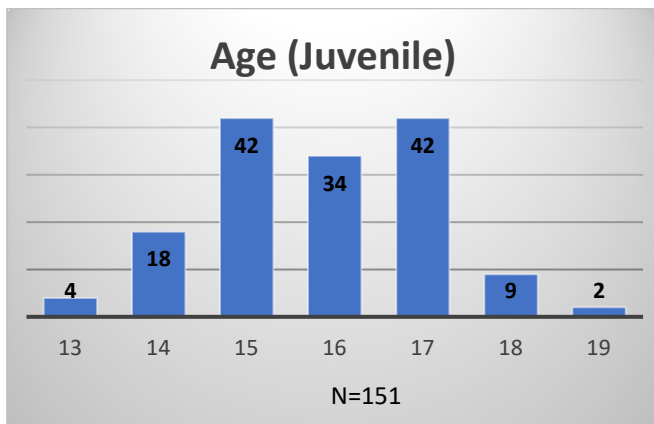

## Demographics for JTDC Population

### Wednesday Morning Midnight Count

Total # of probation Involved youth<sup>1</sup>: 1,327

<sup>1</sup> Probation Active: Any youth who is pending sentencing with an active social history, has been formally placed on probation or supervision with Cook County Juvenile Probation on the date of the report.